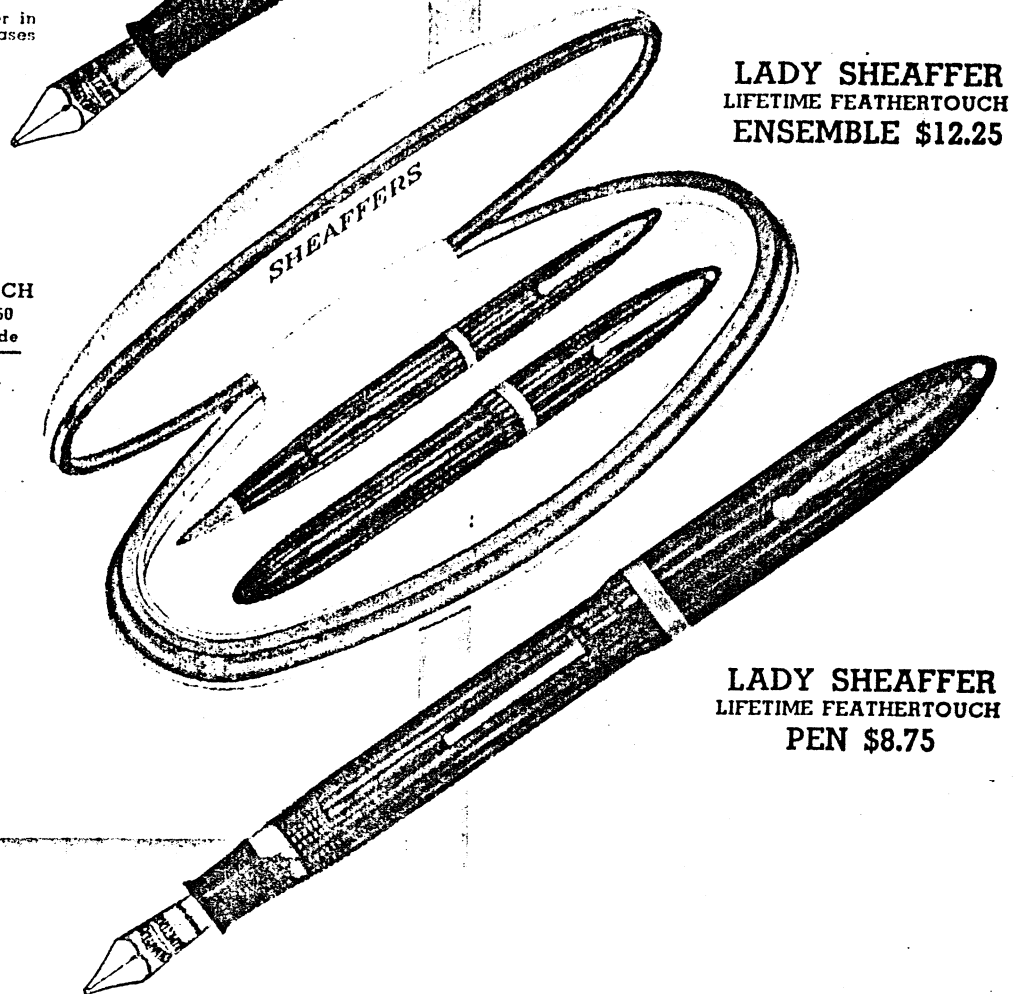

**LADY SHEAFFER
LIFETIME FEATHERTOUCH
ENSEMBLE $12.25**

**LADY SHEAFFER
LIFETIME FEATHERTOUCH
PEN $8.75**

LADY SHEAFFER LIFETIME FEATHERTOUCH

Color	List $12.25	List $8.75	List $3.50
	Ensemble Code	Pen Code	Pencil Code
<i>One-Stroke Vacuum</i>			
Black	LADAG	LADDI	LADMU
Golden Brown	KALUD	KABIN	KAFAR
Gray Pearl	RUDUP	RELRO	RIPNU
Marine Green	ELEBH	ECERL	EFOZH
<i>VisulATED--(Lever Style)</i>			
Black	LADCA	LADAB	LADMU
Golden Brown	KALIC	KABKO	KAFAR
Gray Pearl	RUCON	REMPU	RIPNU
Marine Green	ELACC	ECASK	EFOZH